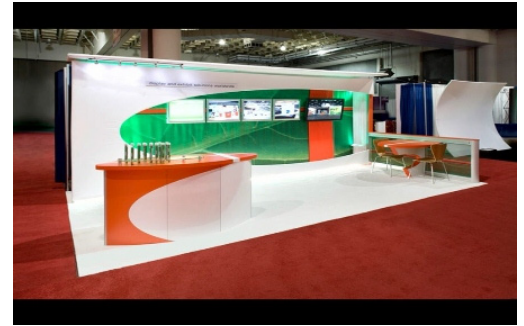

SALES DEPARTMENT

Head Office

Toll Free: 877.554.5520

Toronto: 905.947.9549

SERVICES AVAILABLE

Display System Sales

Display System Rentals

Graphic Design Services

Display Program Management

Graphic Print Services

TURNKEY SOLUTIONS

We offer solutions from easy to use banner stands to complete customized exhibit systems for every application.

For more information on any of our products or services please visit us on the Web at: www.tradeshowbooths.ca

CONTACT:

250 Shield Court, Unit # 2

Markham, Ontario L3R 9W7

Phone : 905.947.9549

Fax : 905.947.1193

www.tradeshowbooths.ca

Custom Designed Display Solutions